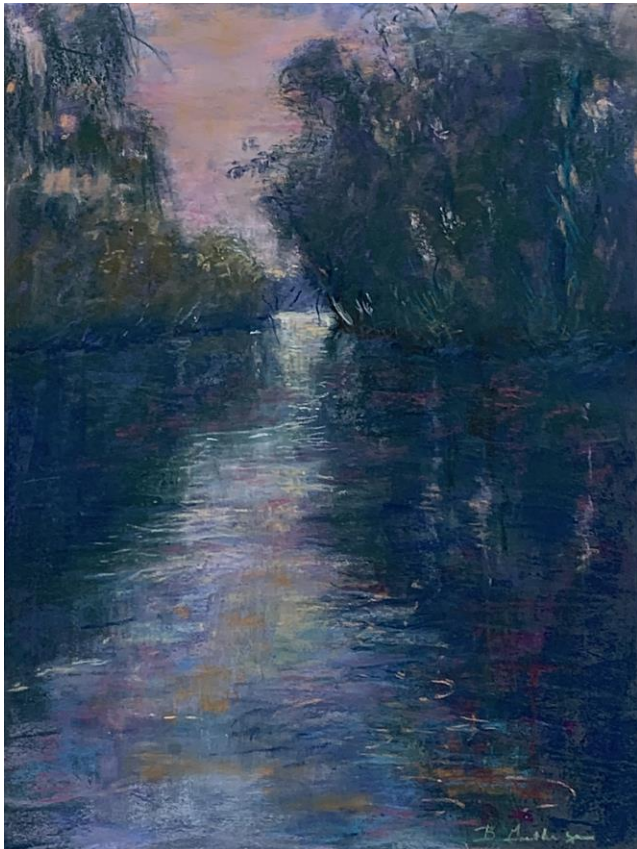

Pen & ink, acrylics, knitting

Club 25

Woman's Art Club of Cincinnati

Recognizing & Celebrating the women who have been active club members for 25 or more years

Diana Kilfoil

Joined: 1992

Signature Member

Former WACC President 2012-14

Pastel, oil

Barbara Guthridge Landen

Joined: 1993

Signature Member

Pastel, watercolor

Barbara's painting (left) is titled
Evening Suwannee River Georgia

Nancy Nordloh Neville

Joined: 1973